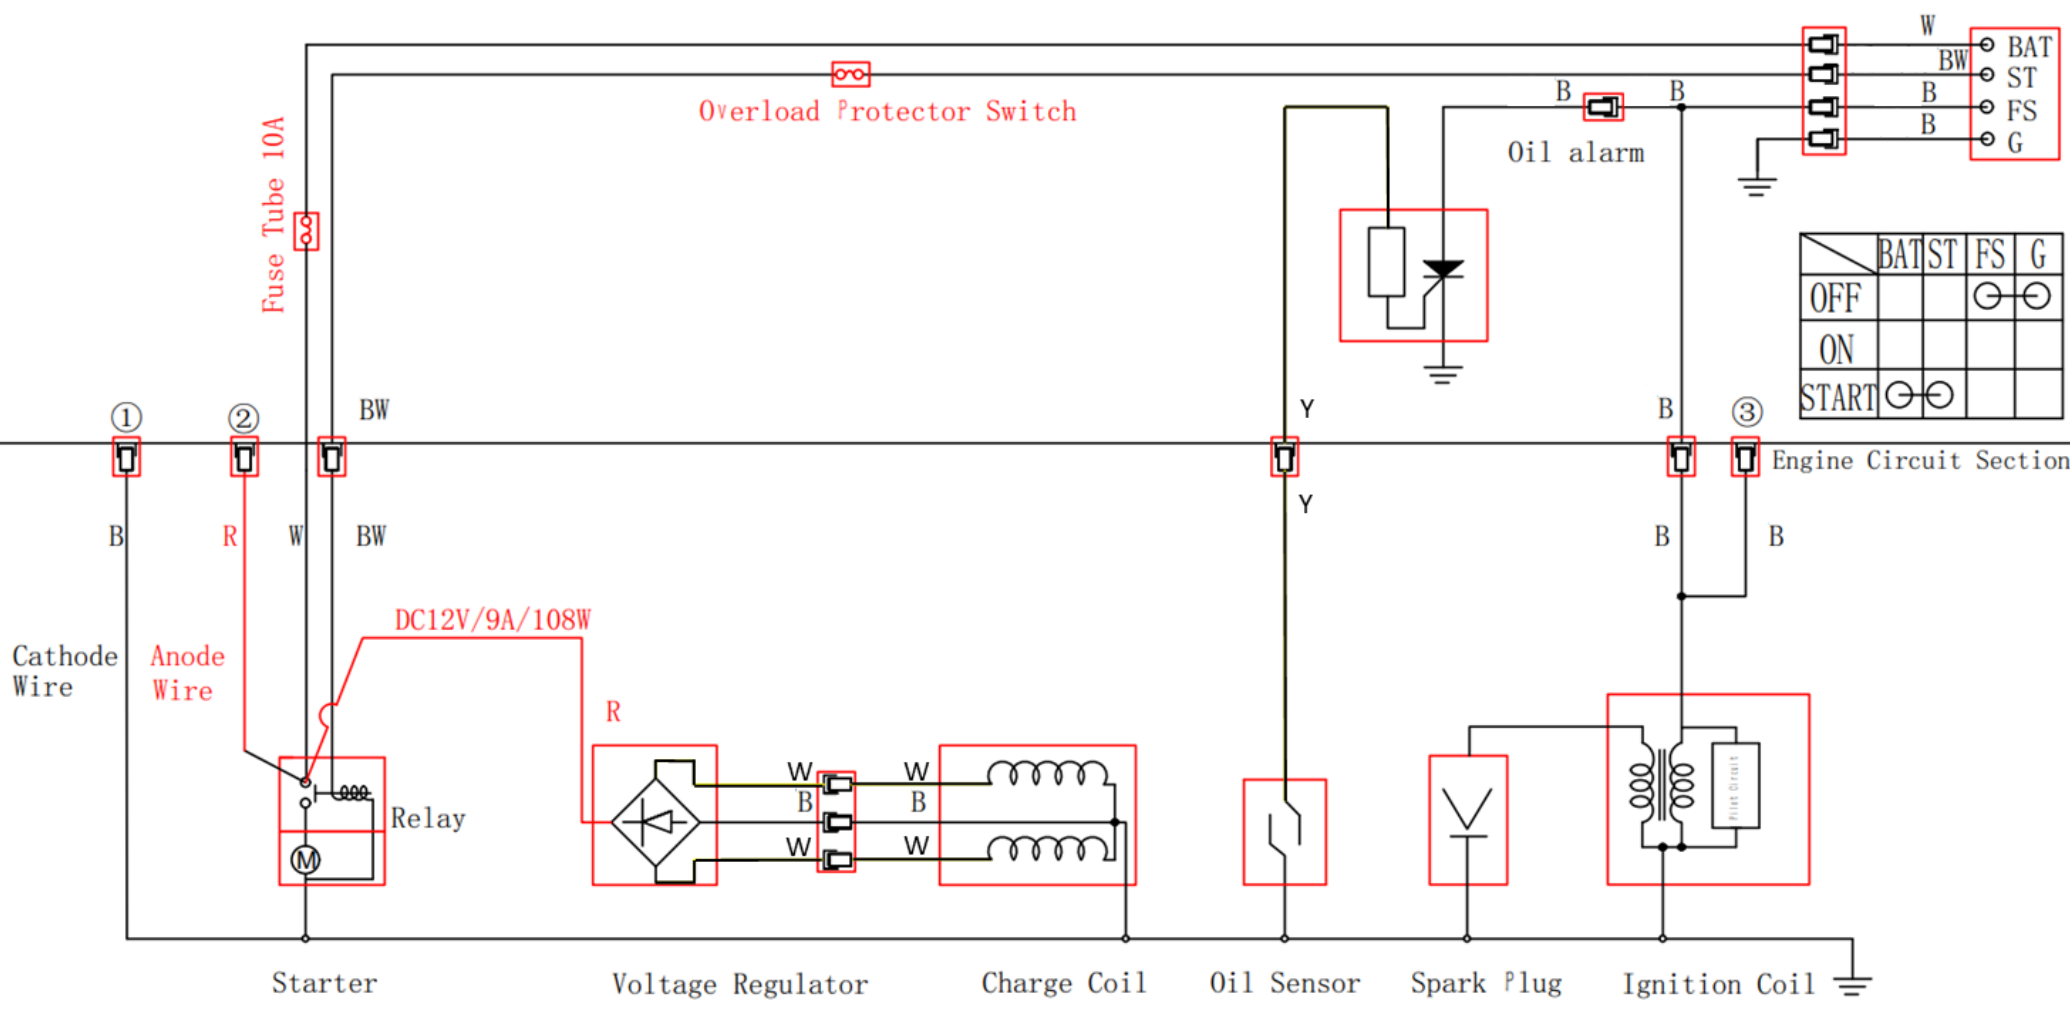

Control Box Circuit

Engine Control Switch

	BAT	ST	FS	G
OFF			⊖	⊖
ON				
START	⊖	⊖		